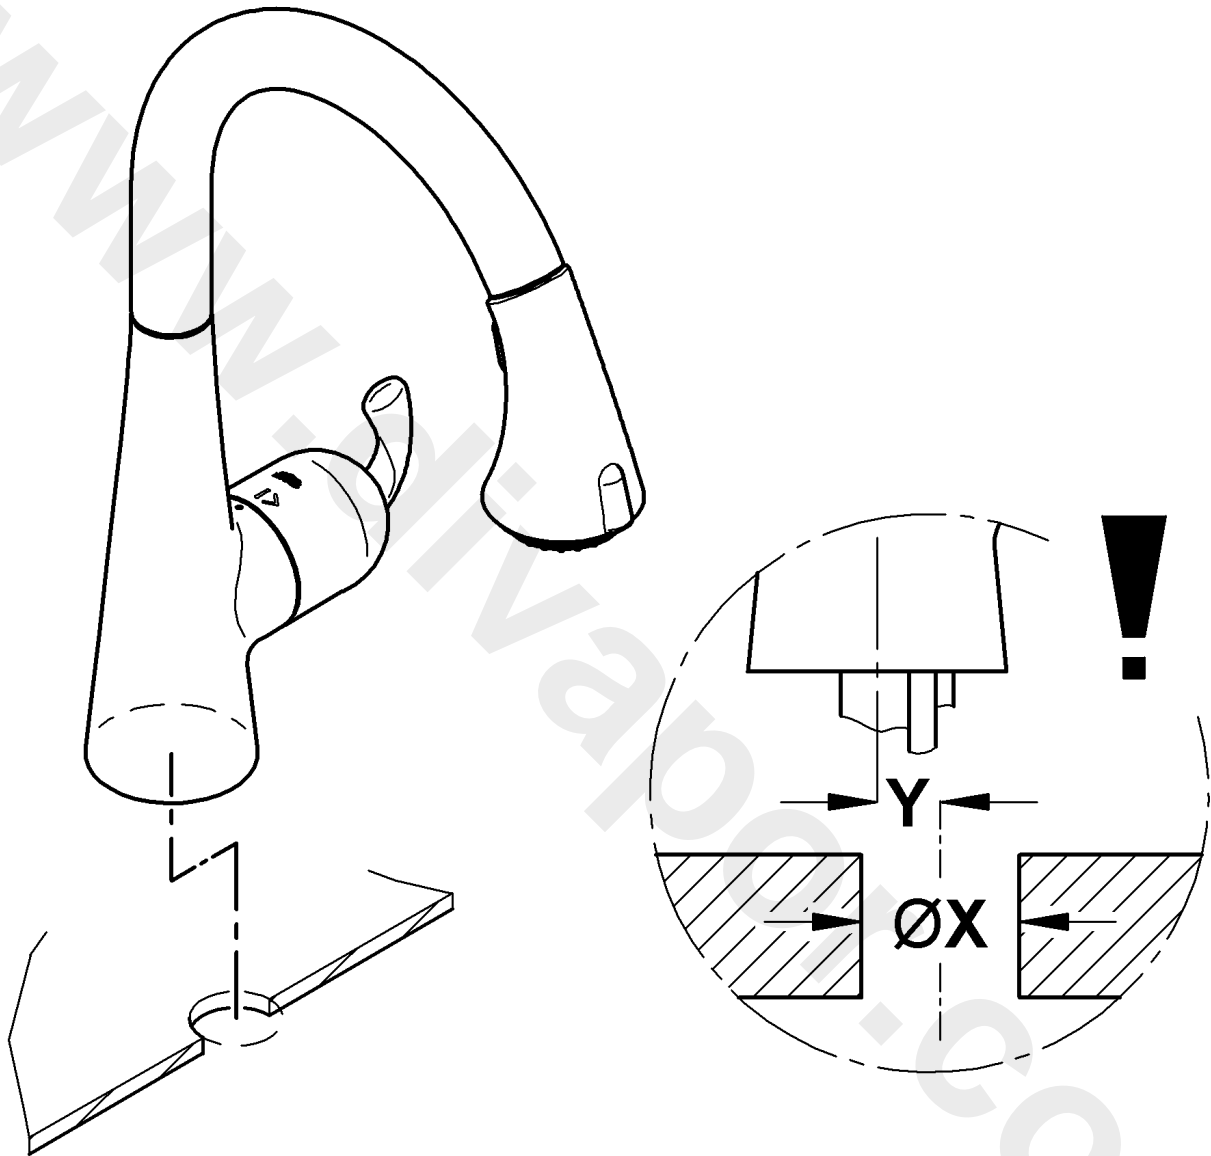

GROHE

ENJOY WATER®

ØX	1 1/4" (32mm)	1 11/32" (34mm)	1 3/8" (35mm)	1 1/2" (38mm)
Y	15/64" (6mm)	3/64" (5mm)	11/64" (4mm)	7/64" (3mm)